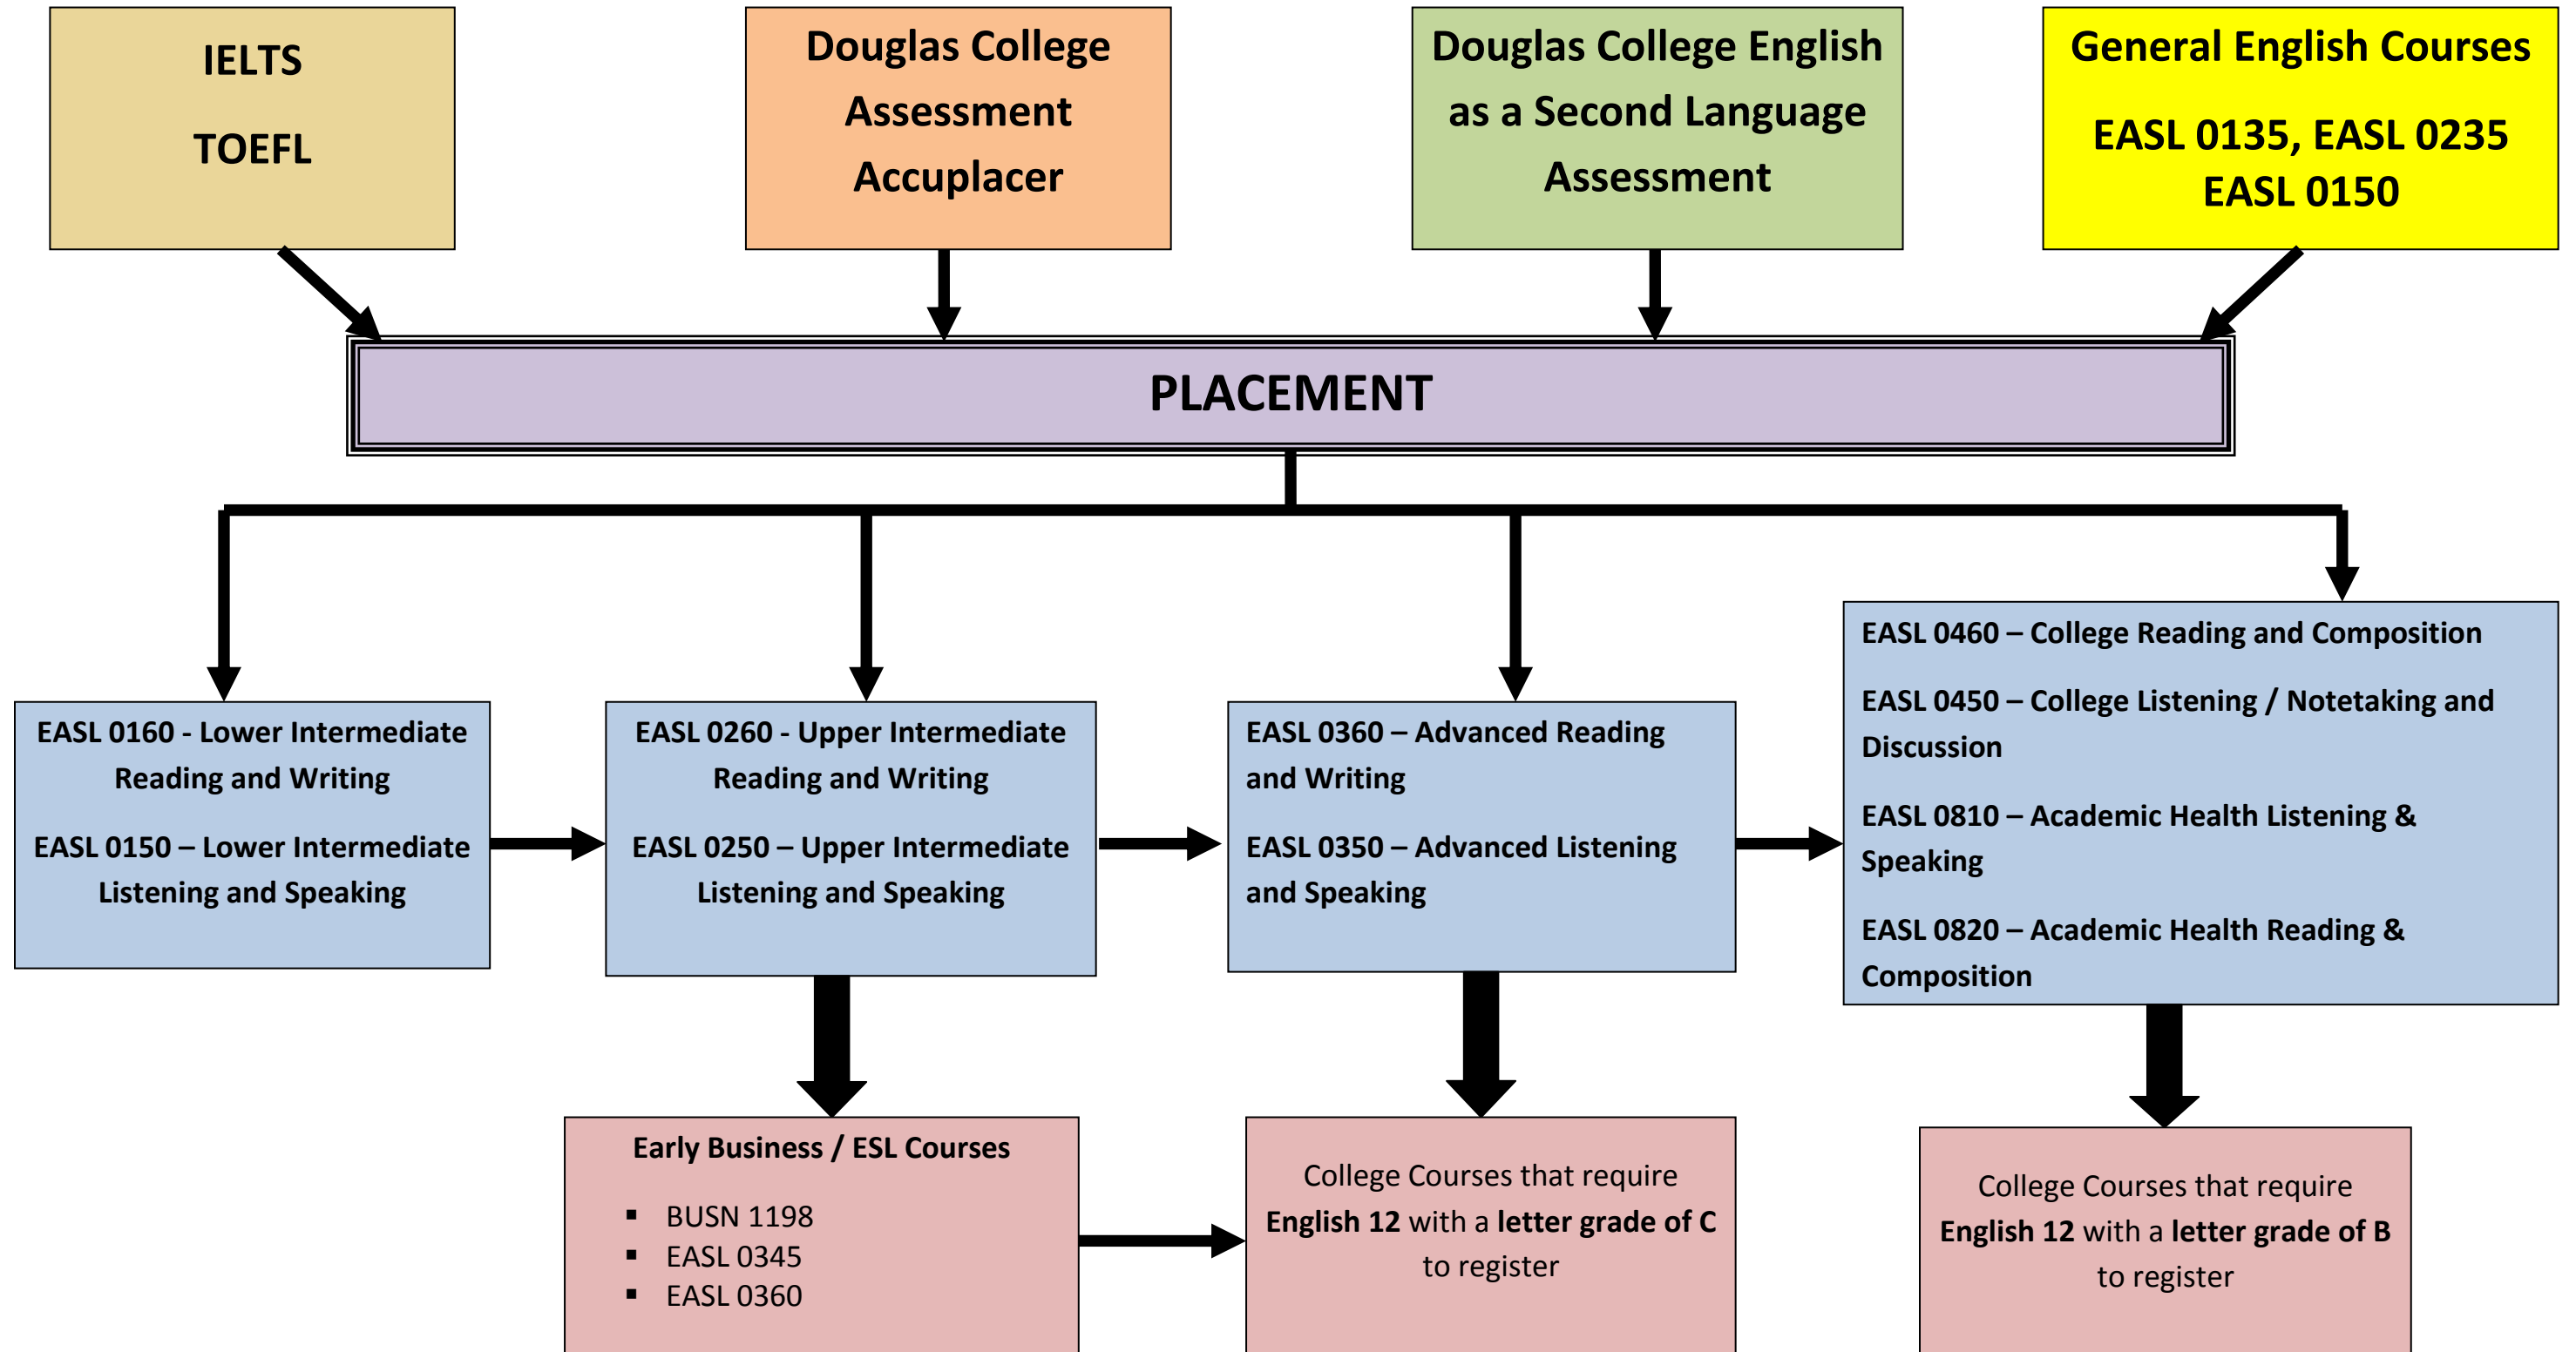

English as a Second Language

PATHWAYS to University Transfer Courses

For more information, please call the Developmental Education office at Douglas College at 604-527-5463.